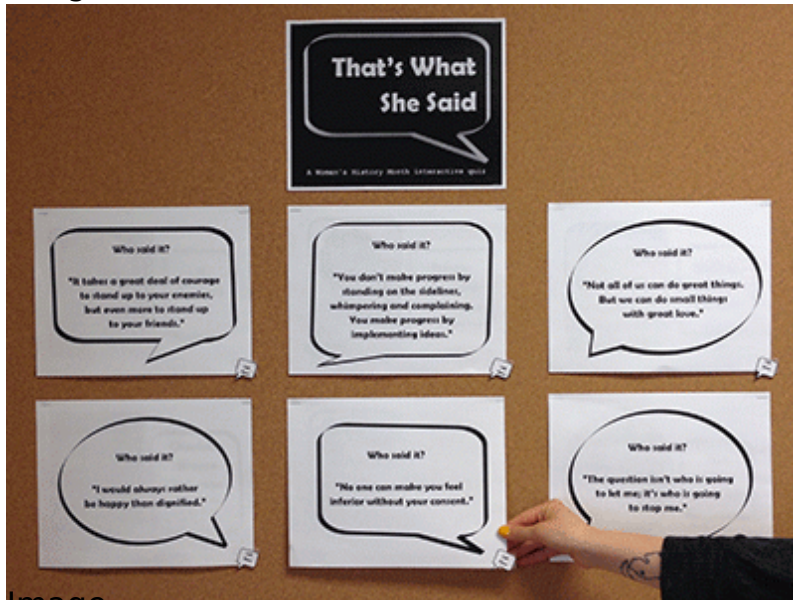

## **That's What She Said (Display)**

Jun 25, 2015

**Free**

□□

Byline

Jennifer Hall, Teen & Adult Services Librarian, Sacramento (Calif.) Public Library

In observance of Women's History Month in March, I created an interactive display that featured quotes by notable women, accompanied by images of each. The user would read the quote and try to guess who said it. To check their answers, the user lifted the sheet of paper to see the name of the woman, her image and her birth and

## Program Execution

Image

Image

**The pieces (located under "Attachments" at right)**

- Fact sheet: Key matching authors to quotes, used as a point of reference for the person creating the display
- Quotes: Print one per page
- Author images/info: Print one per page

## How to assemble

1. Using the Fact Sheet as your guide, match the corresponding quotes and images together (e.g., "No one can make you feel inferior without your consent" quote page with the Eleanor Roosevelt image page).
2. Fasten each pair of quotes and photo pages to your display. (Note: I would recommend first stapling the upper left and right corners of both sheets to the board, then stapling just the bottom corners of the bottom sheet to the board.)
3. Affix the "Lift Here" tabs, found on page 17 of the Quotes document, to the lower-right corner of the quote sheets. (Note: This is optional. I did this by cutting out each "Lift Here" icon and securing it to the top sheets with a little scotch tape. I found that the scotch tape provided an easy way to lift the top sheet.)
4. The "That's What She Said" title page can be found on page 1 of the Quotes document.

### **Audiences:**

Young Adult (17 - 20)