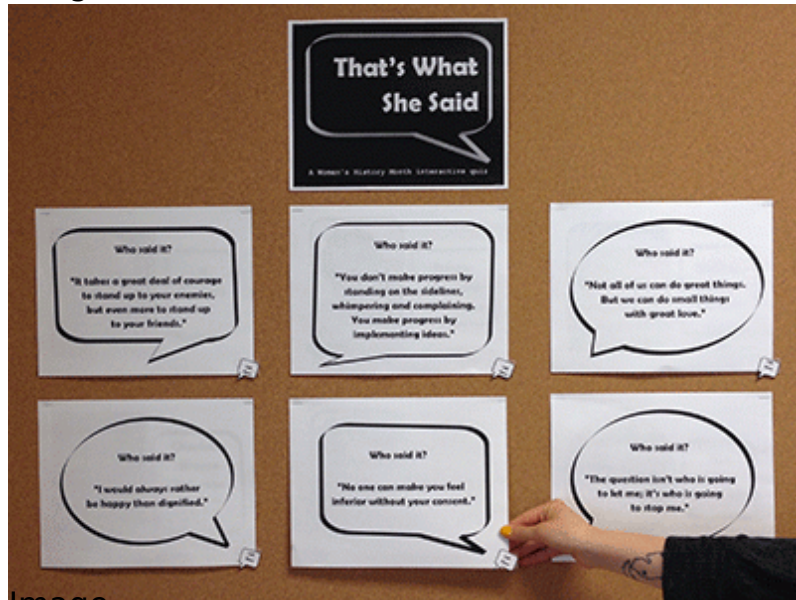

## **That's What She Said (Display)**

Jun 25, 2015

**Free**

□□

Byline

Jennifer Hall, Teen & Adult Services Librarian, Sacramento (Calif.) Public Library

In observance of Women's History Month in March, I created an interactive display that featured quotes by notable women, accompanied by images of each. The user would read the quote and try to guess who said it. To check their answers, the user lifted the sheet of paper to see the name of the woman, her image and her birth and

## Program Execution

Image

Image

**The pieces (located under "Attachments" at right)**

- Fact sheet: Key matching authors to quotes, used as a point of reference for the person creating the display
- Quotes: Print one per page
- Author images/info: Print one per page

## How to assemble

1. Using the Fact Sheet as your guide, match the corresponding quotes and images together (e.g., "No one can make you feel inferior without your consent" quote page with the Eleanor Roosevelt image page).
2. Fasten each pair of quotes and photo pages to your display. (Note: I would recommend first stapling the upper left and right corners of both sheets to the board, then stapling just the bottom corners of the bottom sheet to the board.)
3. Affix the "Lift Here" tabs, found on page 17 of the Quotes document, to the lower-right corner of the quote sheets. (Note: This is optional. I did this by cutting out each "Lift Here" icon and securing it to the top sheets with a little scotch tape. I found that the scotch tape provided an easy way to lift the top sheet.)
4. The "That's What She Said" title page can be found on page 1 of the Quotes document.

### **Audiences:**

Young Adult (17 - 20)