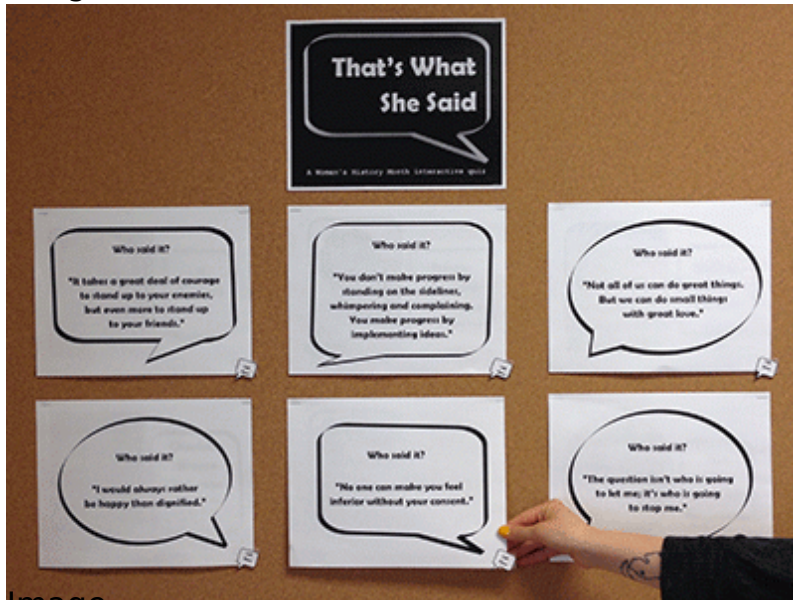

That's What She Said (Display)

[Sacramento Public Library](#)

Young Adult

|

Adults

|

Intergenerational

That's What She Said (Display)

Jun 25, 2015

Free

□□

Byline

Jennifer Hall, Teen & Adult Services Librarian, Sacramento (Calif.) Public Library

In observance of Women's History Month in March, I created an interactive display that featured quotes by notable women, accompanied by images of each. The user would read the quote and try to guess who said it. To check their answers, the user lifted the sheet of paper to see the name of the woman, her image and her birth and

death dates (when applicable).

Program Execution

Image

Image

The pieces (located under "Attachments" at right)

- Fact sheet: Key matching authors to quotes, used as a point of reference for the person creating the display
- Quotes: Print one per page
- Author images/info: Print one per page

How to assemble

1. Using the Fact Sheet as your guide, match the corresponding quotes and images together (e.g., "No one can make you feel inferior without your consent" quote page with the Eleanor Roosevelt image page).
2. Fasten each pair of quotes and photo pages to your display. (Note: I would recommend first stapling the upper left and right corners of both sheets to the board, then stapling just the bottom corners of the bottom sheet to the board.)
3. Affix the "Lift Here" tabs, found on page 17 of the Quotes document, to the lower-right corner of the quote sheets. (Note: This is optional. I did this by cutting out each "Lift Here" icon and securing it to the top sheets with a little scotch tape. I found that the scotch tape provided an easy way to lift the top sheet.)
4. The "That's What She Said" title page can be found on page 1 of the Quotes document.